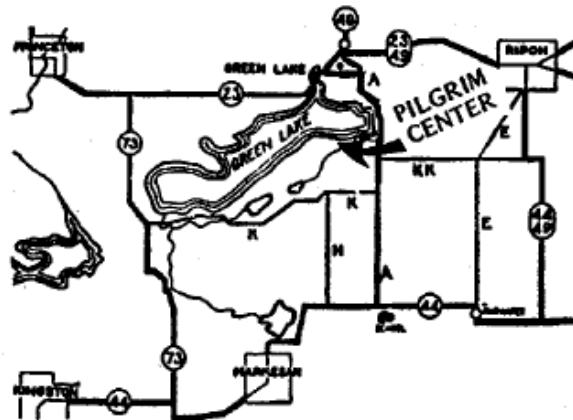

FROM MADISON:

Take Highway 151 north out of Madison. Turn north on Highway 73 (approximately 24 miles out of Madison). Turn right on Highway 44. Proceed through Markesan on Highway 44. Approximately 5 miles east of Markesan turn left on County A, proceed 5.1 miles. At the bottom of the hill turn left on Spring Grove Road. Pilgrim Center is 1/4 mile on your right.

Please note: For our campers safety the speed limit on Spring Grove Road is 25 mph.